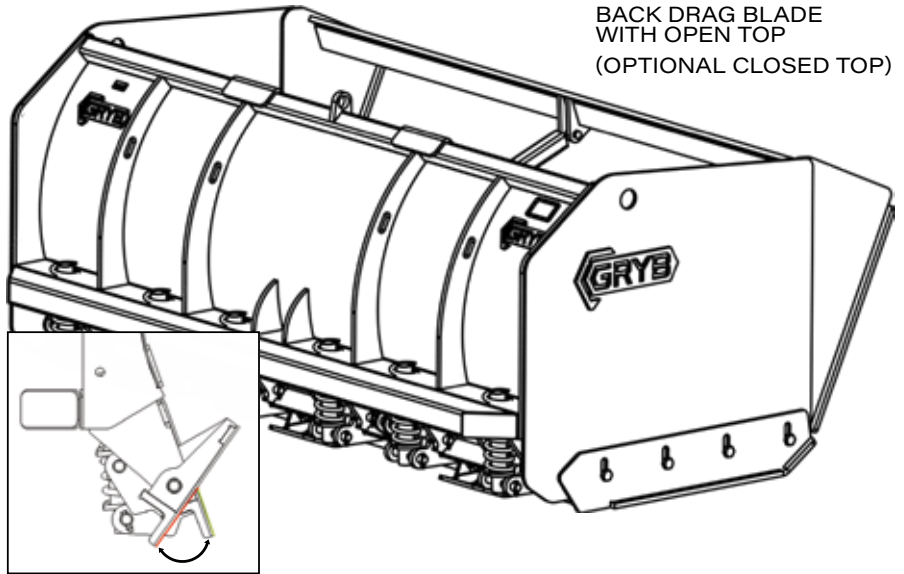

FEATURE
SCREENING
GRID THAT
BREAKS
ABRASIVE
CLUMPS.

102 IN **3.5 YD³**
WIDTH CAPACITY

SNOW PUSHER

WITH REVERSIBLE OPTION

GRYB's reversible snow pusher is a conventional model with a bottom-fixed blade. A retraction blade can be installed on top of the snow pusher to make it reversible, which increases your snow-clearing operation possibilities. With its highest durability, this snow pusher adapts to all snow-clearing operations.

AVAILABLE IN 3 DIFFERENT MODELS

OPEN PUSHER

OPEN PUSHER WITH RETRACTION BLADE

SEALED PUSHER WITH RETRACTION BLADE

SNOW PUSHER

WITH TRIP EDGE SYSTEM (3 SECTIONS)

KEY FEATURES

- Robust design
- Optimal snow rolling
- Replaceable wear plates
- Adjustable wear pads

OPTIONS

- Back drag
- Flags
- Closed top

SNOW PUSHER

WITH TRIP EDGE SYSTEM HD (6 SECTIONS)

KEY FEATURES

- Robust design
- Optimal snow rolling
- Replaceable wear plates
- Adjustable wear pads

OPTIONS

- Back drag
- Flags
- Closed top