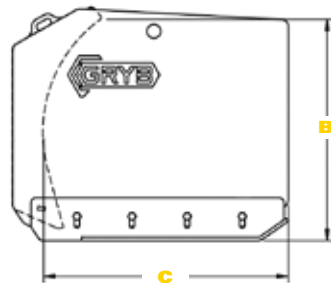

RECOMMENDED REVERSIBLE SNOW PUSHER BY MACHINE CATEGORY