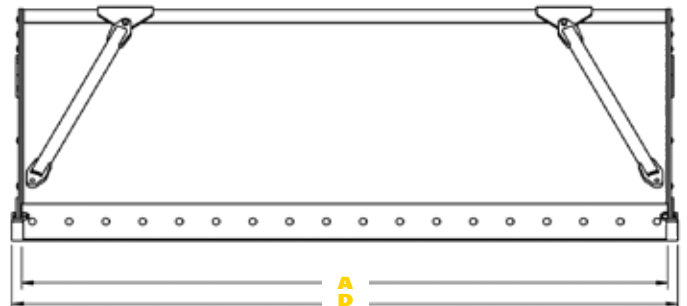

RECOMMENDED REVERSIBLE SNOW PUSHER BY MACHINE CATEGORY