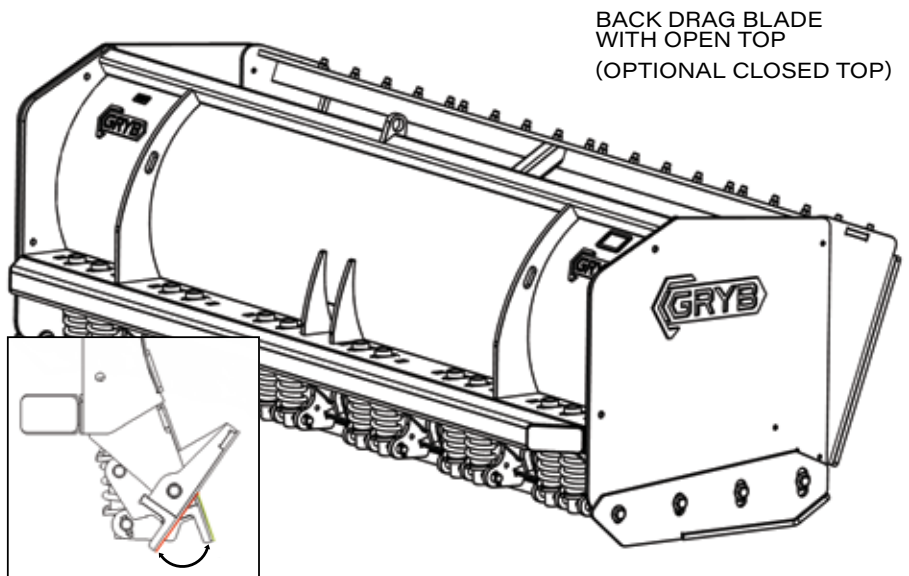

FEATURE
SCREENING
GRID THAT
BREAKS
ABRASIVE
CLUMPS.

102 IN **3.5 YD³**
WIDTH CAPACITY

SNOW PUSHER

WITH REVERSIBLE OPTION

GRYB's reversible snow pusher is a conventional model with a bottom-fixed blade. A retraction blade can be installed on top of the snow pusher to make it reversible, which increases your snow-clearing operation possibilities. With its highest durability, this snow pusher adapts to all snow-clearing operations.

AVAILABLE IN 3 DIFFERENT MODELS

OPEN PUSHER

OPEN PUSHER WITH RETRACTION BLADE

SEALED PUSHER WITH RETRACTION BLADE

SNOW PUSHER

WITH TRIP EDGE SYSTEM (3 SECTIONS)

KEY FEATURES

- Robust design
- Optimal snow rolling
- Replaceable wear plates
- Adjustable wear pads

OPTIONS

- Back drag
- Flags
- Closed top

SNOW PUSHER

WITH TRIP EDGE SYSTEM HD (6 SECTIONS)

KEY FEATURES

- Robust design
- Optimal snow rolling
- Replaceable wear plates
- Adjustable wear pads

OPTIONS

- Back drag
- Flags
- Closed top