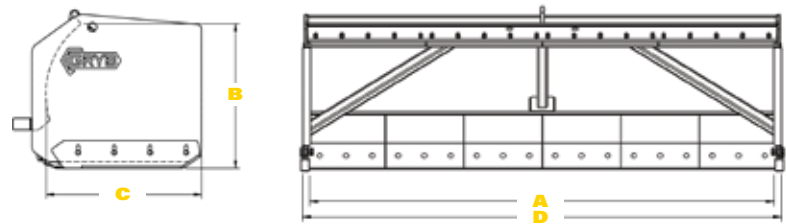

SNOW PUSHER WITH TRIP EDGE SYSTEM HD

MODELS	DD10HD-3636	DD10HD-4848	DD12HD-3636	DD12HD-4848	DD14HD-4848	DD16HD-4848
Width (A)	10'	10'	12'	12'	14'	16'
Height (B)	36"	48"	36"	48"	48"	48"
Side Panels (C)	36"	48"	36"	48"	48"	48"
Overall Width (D)	125"	125"	147"	147"	172"	197"

RECOMMENDATION SNOW PUSHER BY MACHINE CATEGORY

5						
10						
20-30	RECOMMENDED	RECOMMENDED	RECOMMENDED			
40-50	COMPATIBLE	COMPATIBLE	COMPATIBLE	RECOMMENDED	RECOMMENDED	
60				COMPATIBLE	RECOMMENDED	RECOMMENDED

▶ RECOMMENDED   ▶ COMPATIBLE