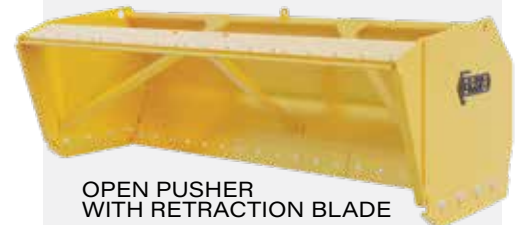

**AVAILABLE
WIDTH FOR
SIDEWALKS,
ROADS AND
PARKINGS**

SPREADER BUCKET

GRYB spreader bucket is ideal for spreading abrasive materials such as gravel or salt on icy surfaces and slippery roads. You can now control all of your operations directly from the cab with the machine control handle! Pick up abrasive materials directly with the spreader bucket, without having to use another machinery to fill the bucket. Also, its optimal shape helps the materials to have a better descent. The spreader bucket combines productivity and efficiency!

FEATURE
SCREENING
GRID THAT
BREAKS
ABRASIVE
CLUMPS.

102 IN **3.5 YD³**
WIDTH CAPACITY

SNOW PUSHER

WITH REVERSIBLE OPTION

GRYB's reversible snow pusher is a conventional model with a bottom-fixed blade. A retraction blade can be installed on top of the snow pusher to make it reversible, which increases your snow-clearing operation possibilities. With its highest durability, this snow pusher adapts to all snow-clearing operations.

KEY FEATURES

- Different choice of blades: Teflon, high-resistance steel or icebreaker.
- Welded side panels (different lengths are available).
- Bolted anti-wear plates.

OPTIONS

- Back drags
- Flags
- Top retraction
- Trip System

AVAILABLE IN 3 DIFFERENT MODELS

OPEN PUSHER

OPEN PUSHER WITH RETRACTION BLADE

SEALED PUSHER WITH RETRACTION BLADE

SNOW PUSHER

WITH TRIP EDGE SYSTEM (3 SECTIONS)

KEY FEATURES

- Robust design
- Optimal snow rolling
- Replaceable wear plates
- Adjustable wear pads