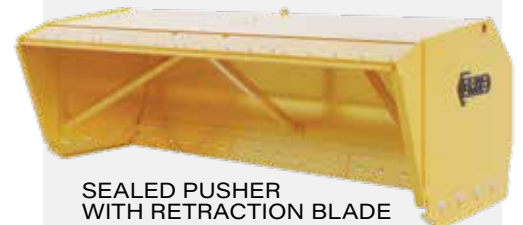

**AVAILABLE
WIDTH FOR
SIDEWALKS,
ROADS AND
PARKINGS**

SPREADER BUCKET

GRYB spreader bucket is ideal for spreading abrasive materials such as gravel or salt on icy surfaces and slippery roads. You can now control all of your operations directly from the cab with the machine control handle! Pick up abrasive materials directly with the spreader bucket, without having to use another machinery to fill the bucket. Also, its optimal shape helps the materials to have a better descent. The spreader bucket combines productivity and efficiency!

FEATURE
SCREENING
GRID THAT
BREAKS
ABRASIVE
CLUMPS.

102 IN **3.5 YD³**
WIDTH CAPACITY

SNOW PUSHER

WITH REVERSIBLE OPTION

GRYB's reversible snow pusher is a conventional model with a bottom-fixed blade. A retraction blade can be installed on top of the snow pusher to make it reversible, which increases your snow-clearing operation possibilities. With its highest durability, this snow pusher adapts to all snow-clearing operations.

KEY FEATURES

- Different choice of blades: Teflon, high-resistance steel or icebreaker.
- Welded side panels (different lengths are available).
- Bolted anti-wear plates.

OPTIONS

- Back drags
- Flags
- Top retraction
- Trip System

AVAILABLE IN 3 DIFFERENT MODELS

OPEN PUSHER

OPEN PUSHER WITH RETRACTION BLADE

SEALED PUSHER WITH RETRACTION BLADE

SNOW PUSHER

WITH TRIP EDGE SYSTEM (3 SECTIONS)

KEY FEATURES

- Robust design
- Optimal snow rolling
- Replaceable wear plates
- Adjustable wear pads