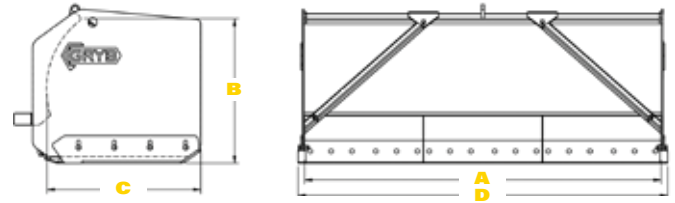

REVERSIBLE SNOW PUSHER

| MODEL | DF06-3030 | DF07-3030 | DF08-3636 | DF10-3636 | DF10-4848 | DF12-3636 | DF12-4848 | DF14-4848 | DF16-4848 |
|-------------------|-----------|-----------|-----------|-----------|-----------|-----------|-----------|-----------|-----------|
| Width (A) | 6' | 7' | 8' | 10' | 10' | 12' | 12' | 14' | 16' |
| Height (B) | 30" | 30" | 36" | 36" | 48" | 36" | 48" | 48" | 48" |
| Side Panels (C) | 30" | 30" | 36" | 36" | 48" | 36" | 48" | 48" | 48" |
| Overall Width (D) | 76" | 88" | 100" | 125" | 125" | 147" | 147" | 172" | 197" |

RECOMMENDED REVERSIBLE SNOW PUSHER BY MACHINE CATEGORY

WINTER PRODUCTS SPECIFICATIONS

SNOW PUSHER WITH TRIP EDGE SYSTEM

| MODEL | DD07-3030 | DD08-3636 | DD10-3636 | DD10-4848 | DD12-3636 | DD12-4848 | DD14-4848 | DD16-4848 |
|-------------------|-----------|-----------|-----------|-----------|-----------|-----------|-----------|-----------|
| Width (A) | 7' | 8' | 10' | 10' | 12' | 12' | 14' | 16' |
| Height (B) | 30" | 36" | 36" | 48" | 36" | 48" | 48" | 48" |
| Side Panels (C) | 30" | 36" | 36" | 48" | 36" | 48" | 48" | 48" |
| Overall Width (D) | 88" | 100" | 125" | 125" | 147" | 147" | 172" | 197" |